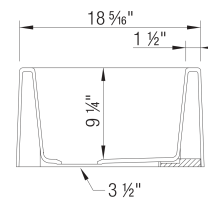

Optional Accessories

3-in-1 Basket Strainer 441231

3-in-1 Disposal Flange 441232

Warranty

BLANCO offers a limited lifetime warranty on all sinks and faucets, as well as a one-year warranty on all custom accessories.

Code/Standards Compliance

BLANCO sinks and faucets are third-party tested and certified to standards and listed by applicable certification bodies. For more information on individual product listings, contact our office or listing organization.

View our how-to videos to learn more about installing and caring for BLANCO products:

<https://www.blanco.com/us-en/service/how-to-videos/how-to-videos-for-sinks/>